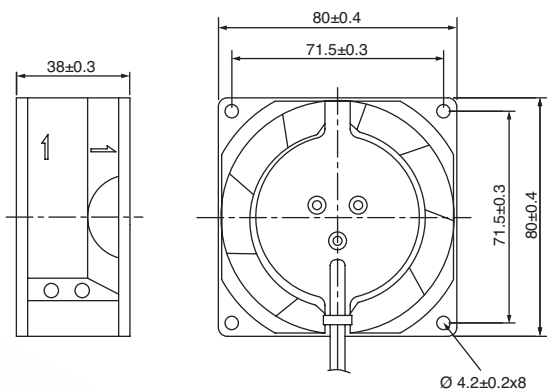

CIRCUIT-TEST

AC Cooling Fans - A0838 Series

- Size: 80 x 80 x 38mm (3.15 x 3.15 x 1.5")
- Frame: Die-cast aluminum
- Impeller: Metal
- Bearing: Ball or Sleeve
- Motor: Shaded pole
- Protection: Impedance
- Connection: Wire leads
- Weight: 420g

MODEL	RATED VOLTAGE VAC	FREQUENCY Hz	INPUT POWER W	RATED CURRENT A	BEARINGS	SPEED RPM	AIR FLOW CFM	MAX. PRESSURE mmH ₂ O	NOISE dB	CONNECTION
CFA1158038HB	115	60	10	0.13	Ball	3100	32	3.4	34	Wire Leads
CFA1158038HS	115	60	10	0.13	Sleeve	3100	32	3.4	34	Wire Leads
CFA1158038LS	115	60	9	0.11	Sleeve	2000	21	2.35	26	Wire Leads
CFA2308038HB	230	50/60	13/12	0.085/0.075	Ball	2700/3100	26/32	2.9/3.4	31/34	Wire Leads

Dimensions (mm)

Performance Curve