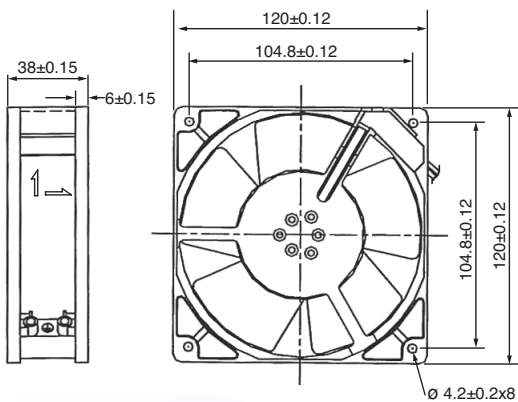

CIRCUIT-TEST

AC Cooling Fans - A1238 Series

- Size: 120 x 120 x 38mm (4.7 x 4.7 x 1.5")
- Frame: Die-cast aluminum
- Impeller: Metal
- Bearing: Ball or Sleeve
- Motor: Shaded pole
- Protection: Impedance
- Connection: Terminals or Wire leads
- Weight: 600g

MODEL	RATED VOLTAGE VAC	FREQUENCY Hz	INPUT POWER W	RATED CURRENT A	BEARINGS	SPEED RPM	AIR FLOW CFM	MAX. PRESSURE mmH ₂ O	NOISE dB	CONNECTION
CFA11512038HB	115	60	22	0.24	Ball	3000	105	7.4	46	Terminals
CFA11512038HBW	115	60	22	0.24	Ball	3000	105	7.4	46	Wire Leads
CFA11512038HS	115	60	22	0.24	Sleeve	3000	105	7.4	46	Terminals
CFA11512038LB	115	60	19	0.2	Ball	1700	58	2.7	30	Terminals
CFA23012038HB	230	50/60	22/21	0.14/0.13	Ball	2700/3000	92/105	6.7/7.4	42/46	Terminals
CFA23012038HS	230	50/60	22/21	0.14/0.13	Sleeve	2700/3000	92/105	6.7/7.4	42/46	Terminals

Dimensions (mm)

Performance Curve