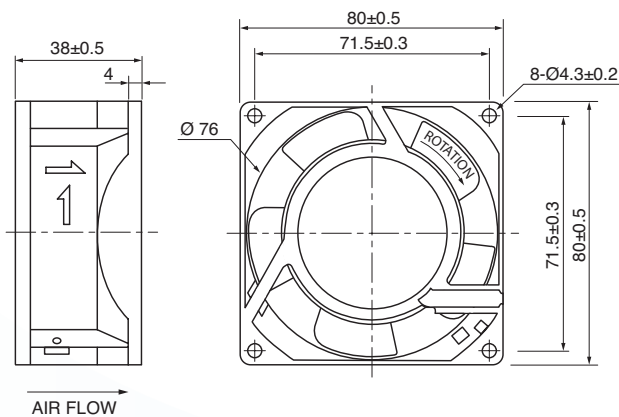

## AC Cooling Fans - B0838 Series

- Size: 80 x 80 x 38mm (3.15 x 3.15 x 1.5")
- Frame: Die-cast aluminum
- Impeller: Glass fiber reinforced plastic 94V-0 PBT
- Bearing: Ball
- Motor: Shaded pole
- Protection: Impedance
- Connection: Terminals
- Weight: 280g

MODEL	RATED VOLTAGE VAC	FREQUENCY Hz	INPUT POWER W	RATED CURRENT A	BEARINGS	SPEED RPM	AIR FLOW CFM	MAX. PRESSURE mmH <sub>2</sub> O	NOISE dB	CONNECTION
CFB1158038HB	115	60	9	0.12	Ball	3000	30	5.3	36	Terminals
CFB2308038HB	230	50/60	14/12	0.07/0.06	Ball	2500/3000	24/30	3.6/5.3	32/36	Terminals

Dimensions (mm)

Performance Curve