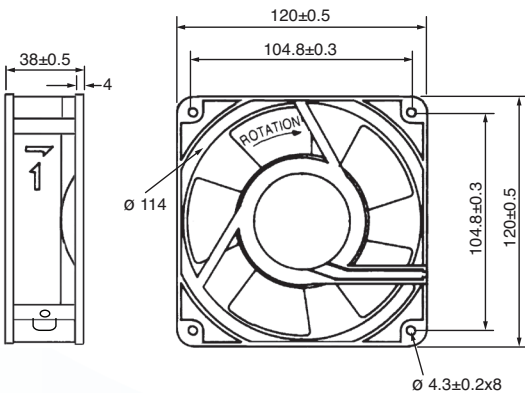

## AC Cooling Fans - B1238 Series

- Size: 120 x 120 x 38mm (4.7 x 4.7 x 1.5")
- Frame: Die-cast aluminum
- Impeller: Glass fiber reinforced plastic 94V-0 PBT
- Bearing: Ball or Sleeve
- Motor: Shaded pole
- Protection: Impedance
- Connection: Terminals
- Weight: 530g

MODEL	RATED VOLTAGE VAC	FREQUENCY Hz	INPUT POWER W	RATED CURRENT A	BEARINGS	SPEED RPM	AIR FLOW CFM	MAX. PRESSURE mmH <sub>2</sub> O	NOISE dB	CONNECTION
CFB11512038HB	115	60	12	0.16	Ball	3100	105	8	46	Terminals
CFB11512038HS	115	60	12	0.16	Sleeve	3100	105	8	46	Terminals
CFB23012038HB	230	50/60	17/15	0.10/0.08	Ball	2700/3100	95/105	8/8	42/46	Terminals
CFB23012038HS	230	50/60	17/15	0.10/0.08	Sleeve	2700/3100	95/105	8/8	42/46	Terminals

Dimensions (mm)

Performance Curve